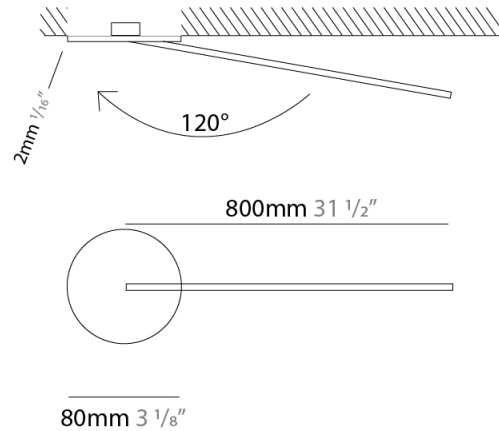

PROJECT
TYPE
SPECIFIER
QUANTITY
DATE

SPILLO 1 ROD RECESSED

D46025- -
base number   Color   Finish
                         Temperature   Options

1. To build a product code in our configurator select the specify button on the base model # product page
2. To build a manual product code on this datasheet choose from the options listed below in blue font and add the suffix to the base model #

GENERAL

Series: Spillo
Subseries: Spillo 1 Rod
Brand: Icone
Division: Design
Mounting Type: Recessed
Mounting Location: Wall
Subcategory: Ambient

PHYSICAL

Shape: Rectangle
Width (mm): 50
Width (in): 1 ¹⁵/₁₆
Height (mm): 800
Height (in): 31 1/2
Light Distribution: Adjustable
Fixture Finish: WHI / BLK / CHR / BGD
Fixture Material: Brass

ELECTRICAL

Lamp Type: LED
Total Output Wattage (W): 10.56
Dimming: 0-10V Dimming
Driver Included: No
Driver Location: Remote
Driver Type: Constant Voltage - 120Vac
Driver Class: Class 2
Input Voltage (V): 120
Output Voltage (V): 12
Upon Request: (Not included, see components) 0-10Vdc dimming / 277Vac

LED

Color Temperature (°K): 2700 / 3000
Nominal Lumen (lm): 880
CRI: >90 CRI
Lamp Life (hrs): 50000

OPTICAL

Adjustability: Tilt 120°

RATINGS AND CERTIFICATIONS

Certified By: Certified for North American Standards
IP rating: IP20