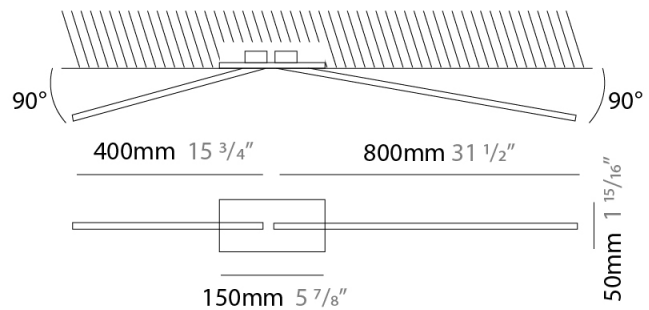

PROJECT	_____
TYPE	_____
SPECIFIER	_____
QUANTITY	_____
DATE	_____

SPILLO 2 ROD RECESSED

D46031- _____ - _____
base number   Color   Finish
                         Temperature   Options

1. To build a product code in our configurator select the specify button on the base model # product page
2. To build a manual product code on this datasheet choose from the options listed below in blue font and add the suffix to the base model #

GENERAL

Series: Spillo
Subseries: Spillo 2 Rod
Brand: Icone
Division: Design
Mounting Type: Recessed
Mounting Location: Ceiling
Subcategory: Ambient

PHYSICAL

Shape: Rectangle
Length (mm): 50
Length (in): 1 ¹⁵/₁₆
Width (mm): 1200
Width (in): 47 ¹/₄
Height (mm): 800
Height (in): 31 ¹/₂
Light Distribution: Adjustable
Fixture Finish: WHI / BLK / CHR / BGD
Fixture Material: Brass

ELECTRICAL

Lamp Type: LED
Total Output Wattage (W): 15.36
Dimming: 0-10V Dimming
Driver Included: No
Driver Location: Remote
Driver Type: Constant Voltage - 120Vac
Driver Class: Class 2
Input Voltage (V): 120 - 277
Output Voltage (V): 12
Upon Request: (Not included, see components) 0-10Vdc dimming / 277Vac

LED

Color Temperature (°K): 2700 / 3000
Nominal Lumen (lm): 1320
CRI: >90 CRI
Lamp Life (hrs): 50000

OPTICAL

Adjustability: Tilt 90°

RATINGS AND CERTIFICATIONS

Certified By: Certified for North American Standards
IP rating: IP20