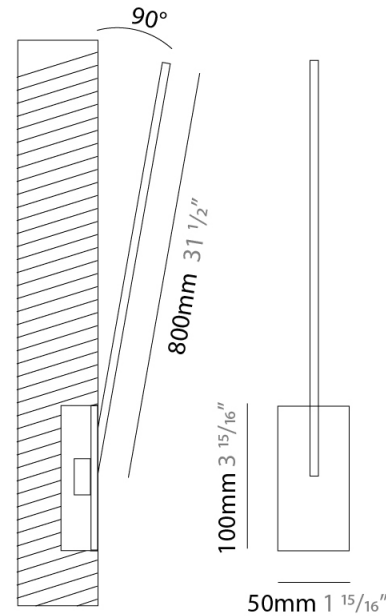

PROJECT
TYPE
SPECIFIER
QUANTITY
DATE

SPILLO 1 ROD RECESSED

D46018- -
base number   Color   Finish
                         Temperature   Options

1. To build a product code in our configurator select the specify button on the base model # product page
2. To build a manual product code on this datasheet choose from the options listed below in blue font and add the suffix to the base model #

GENERAL

Series: Spillo
Subseries: Spillo 1 Rod
Brand: Icone
Division: Design
Mounting Type: Recessed
Mounting Location: Wall
Subcategory: Ambient

PHYSICAL

Shape: Rectangle
Width (mm): 50
Width (in): 1 15/16
Height (mm): 800
Height (in): 31 1/2
Light Distribution: Adjustable
Fixture Finish: WHI / BLK / CHR / BGD
Fixture Material: Brass

ELECTRICAL

Lamp Type: LED
Total Output Wattage (W): 10.56
Dimming: 0-10V Dimming
Driver Included: No
Driver Location: Remote
Driver Type: Constant Voltage - 120Vac
Driver Class: Class 2
Input Voltage (V): 120
Output Voltage (V): 12
Upon Request: (Not included, see components) 0-10Vdc dimming / 277Vac

LED

Color Temperature (°K): 2700 / 3000
Nominal Lumen (lm): 880
CRI: >90 CRI
Lamp Life (hrs): 50000

OPTICAL

Adjustability: Tilt 120°

RATINGS AND CERTIFICATIONS

Certified By: Certified for North American Standards
IP rating: IP20